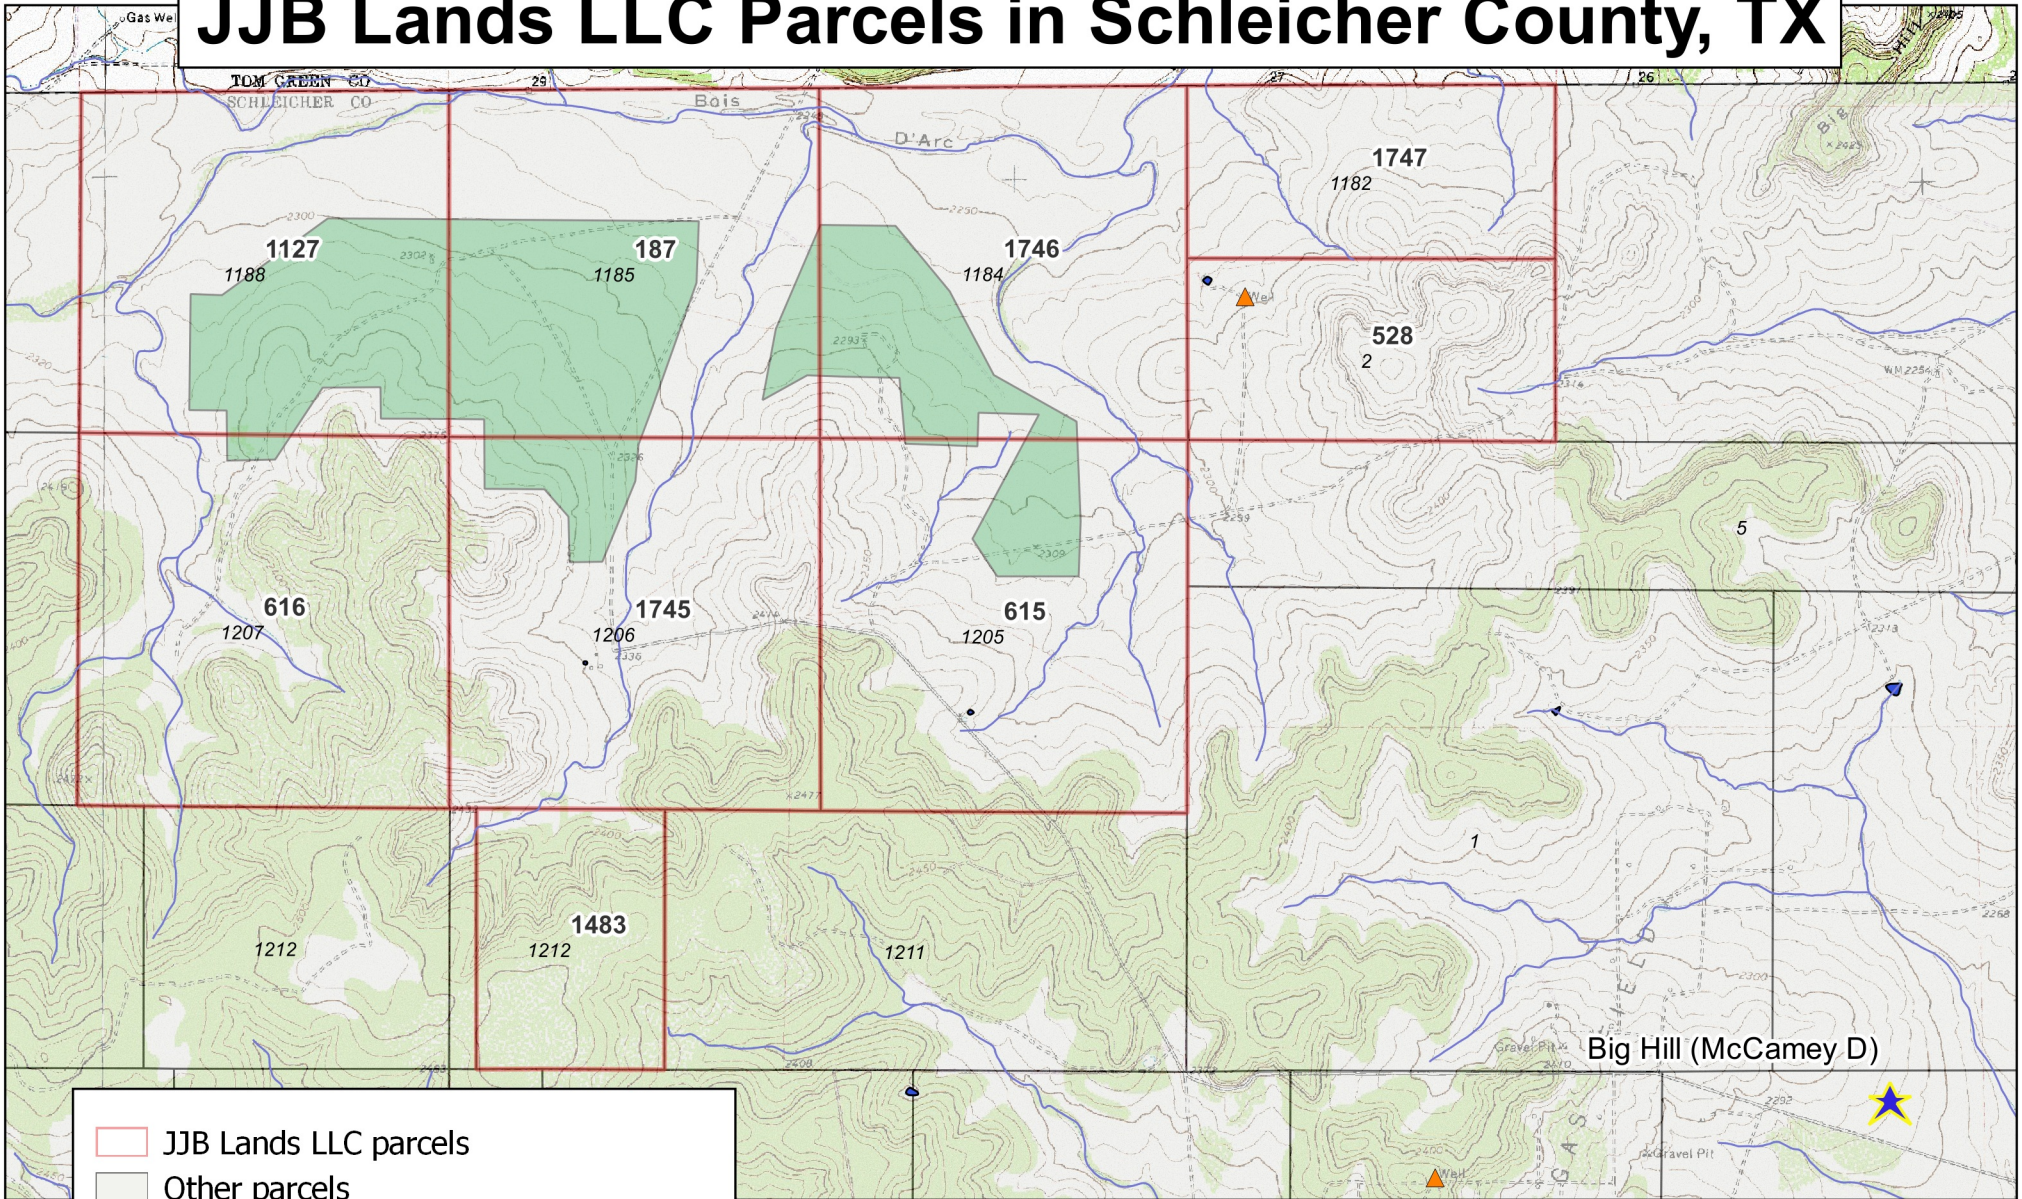

JJB Lands LLC Parcels in Schleicher County, TX

- JJB Lands LLC parcels
- Other parcels
- Potential solar build area
- ★ Substations
- Hydrological flowlines
- Bodies of water
- ▲ Springs, wells, water intakes / outflows

Section numbers in italics
Abstract numbers in bold

Total potential solar build area: 712 acres